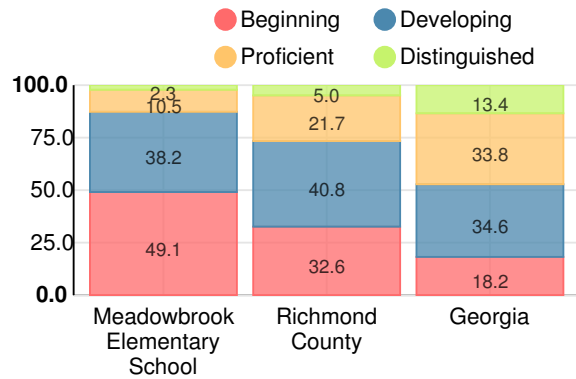

## CCRPI Score

### Meadowbrook Elementary School

Indicator	2019
Content Mastery	32.3
Progress	85.8
Closing Gaps	85.7
Readiness	71.6
<b>CCRPI Score</b>	<b>66.9</b>

### English

Percent of students scoring in each performance level on 2019 Georgia Milestones for elementary grades

### Mathematics

Percent of students scoring in each performance level on 2019 Georgia Milestones for elementary grades