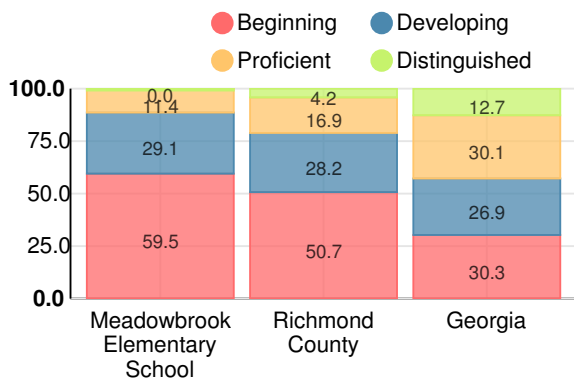

Science

Percent of students scoring in each performance level on 2019 Georgia Milestones for elementary grades