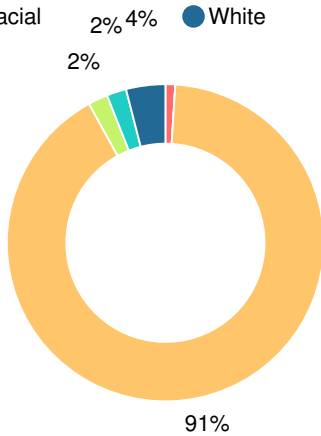

## CCRPI Single Score

Student Mobility Rate

33.0%

School Climate Star Rating

Financial Efficiency Star Rating

Per Pupil Expenditures

Race/Ethnicity

- Asian/Pacific Islander
- American Indian/Alaskan
- Black
- Hispanic
- Multi-racial
- White