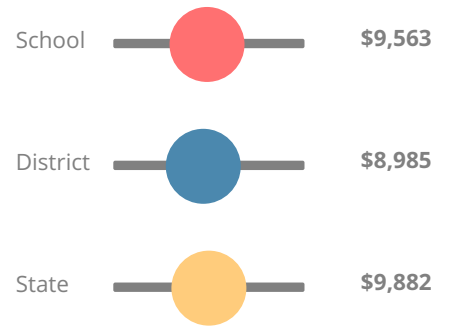

## CCRPI Single Score

Student Mobility Rate

33.0%

School Climate Star Rating

Financial Efficiency Star Rating

Per Pupil Expenditures

Race/Ethnicity

- Asian/Pacific Islander
- American Indian/Alaskan
- Black
- Hispanic
- Multi-racial
- White