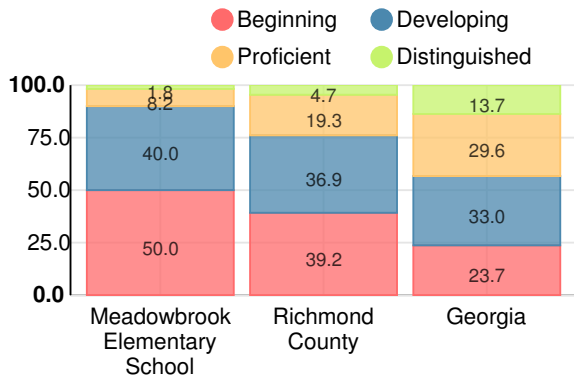

Elementary

CCRPI Score

Meadowbrook Elementary School

Indicator	2019
Content Mastery	32.3
Progress	85.8
Closing Gaps	85.7
Readiness	71.6
CCRPI Score	66.9

English

Percent of students scoring in each performance level on 2019 Georgia Milestones for elementary grades