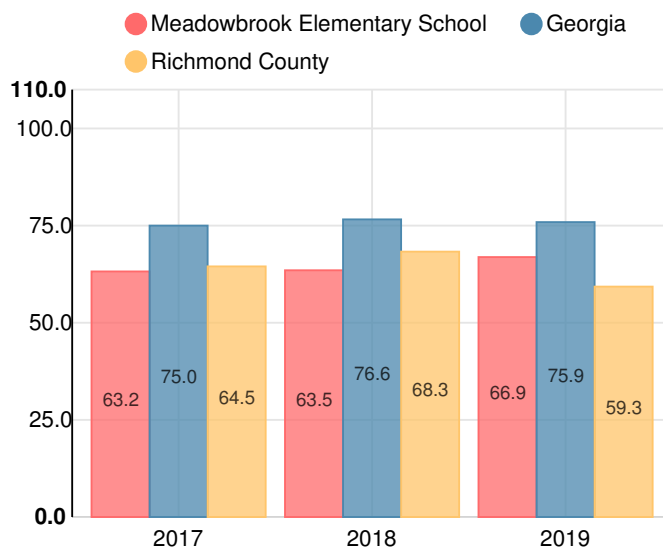

Meadowbrook Elementary School

3630 Goldfinch Dr, Augusta, GA 30906

(706)796-4915

Grades: K-5

Enrollment: 396 students

Note: For information on educator qualifications and other federal reporting requirements, [click here](#). Discipline data are available in the [K-12 Student Discipline Dashboard](#).

Performance Snapshot

- Meadowbrook Elementary School's **overall performance is higher than 26% of schools in the state** and is higher than its district.
- Its students' **academic growth is higher than 60% of schools in the state** and higher than its district.
- **21.3% of its 3rd grade students are reading at or above the grade level target.**
- Meadowbrook Elementary School is **Beating the Odds**, meaning that it performs better than similar schools.

School Wide

D66.9

Year	Meadowbrook Elementary School
2019	D
2018	D
2017	D
2016	F
2015	F

Grade conversion	
A	90 - 100
B	80 - 89.9
C	70 - 79.9
D	60 - 69.9
F	0 - 59.9

CCRPI Single Score