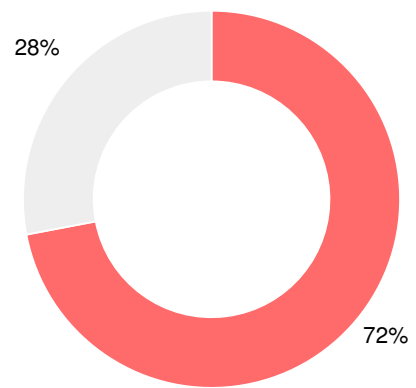

Economically Disadvantaged (ED)

- ED
- Not ED